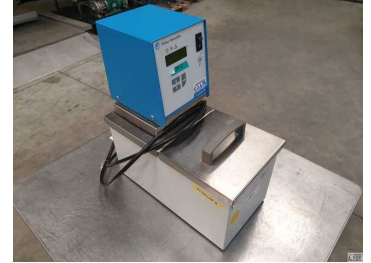

DATA SHEET

WATER BATH

Ref : 1978

Type : WATER BATH
Brand : MEMMERT
Model : WB 14
Serial N° :
Year : 0
Quantity : 1
Overall dimensions : 0.58 x 0.44 x 0.24 M
Weight : 10 Kg

WATER BATH: 18 LITERS

Description:

EQUIPMENT:
S/S RECTANGULAR TANK
COVER WITH 6 OUTLETS: 85 MM DIAMETER
ELECTRIC HEATING FROM 0 TO 100°C

TO MOUNT ON TABLE

INSIDE TANK DIMENSIONS:
360 X 320 X 155 MM

POWER: 1800 WATTS

WATER BATH: 18 LITERS